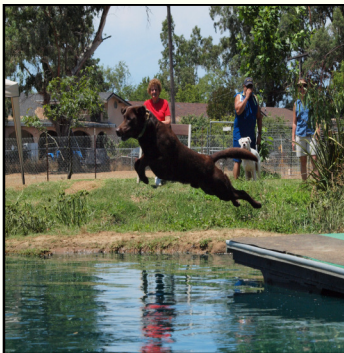

A New Leash On Life

Presents our
3rd Annual Canine Pentathlon Fundraiser
June 23, 2012

Where dog lovers
& their families
who are coping
with cancer
come together.

We welcome you,
at no charge,
on the 3rd Sunday
of every month.

Rediscover
the joy and
inspiration of
a simpler life at
our 10 acre farm
and dog training
facility.

Visit us at:
Performance Dogs In Action

7089 Pleasant Grove Rd (Facility Location)
Pleasant Grove CA 95668